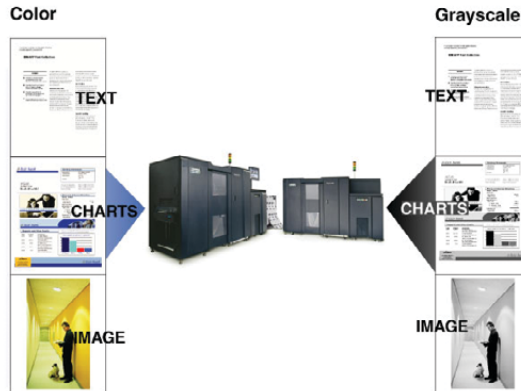

InfoPrint POWER Controller

Software

A powerful, reliable and flexible printer controller

The InfoPrint POWER Controller™ provides industry-leading printer performance, reliability and productivity—which can lower operational costs, increase printer utilization and improve overall throughput. Available on the high-performance InfoPrint 4100 family, the InfoPrint POWER Controller represents the evolution of AFCCU™ (Advanced Function Common Control Unit) architecture. In addition, it is optimized to exploit the capabilities of powerful RISC processor technologies.

Transition to production color printing

If you want to migrate to color printing in the future, the AFP Color Emulation feature can help you prepare. Design your applications with AFP color management using device-independent FS45, GIF, TIFF or JPEG (JFIF) color objects and print them with optimum quality on the InfoPrint 4100, which can convert the color images using an innovative 256-level grayscale technology. You can improve the effectiveness of your output while you increase application versatility and reduce conversion cost.

HIGHLIGHTS

- Support high-speed variable content printing with advanced levels of multiprocessing.
- Facilitate migration to full-color InfoPrint® AFP™ (Advanced Function Presentation) workflows to reduce costly resource conversions.
- Utilize advanced server technologies for reliable, on demand production printing.
- Choose optional productivity features to reduce costs.

RICOH
InfoPrint Solutions